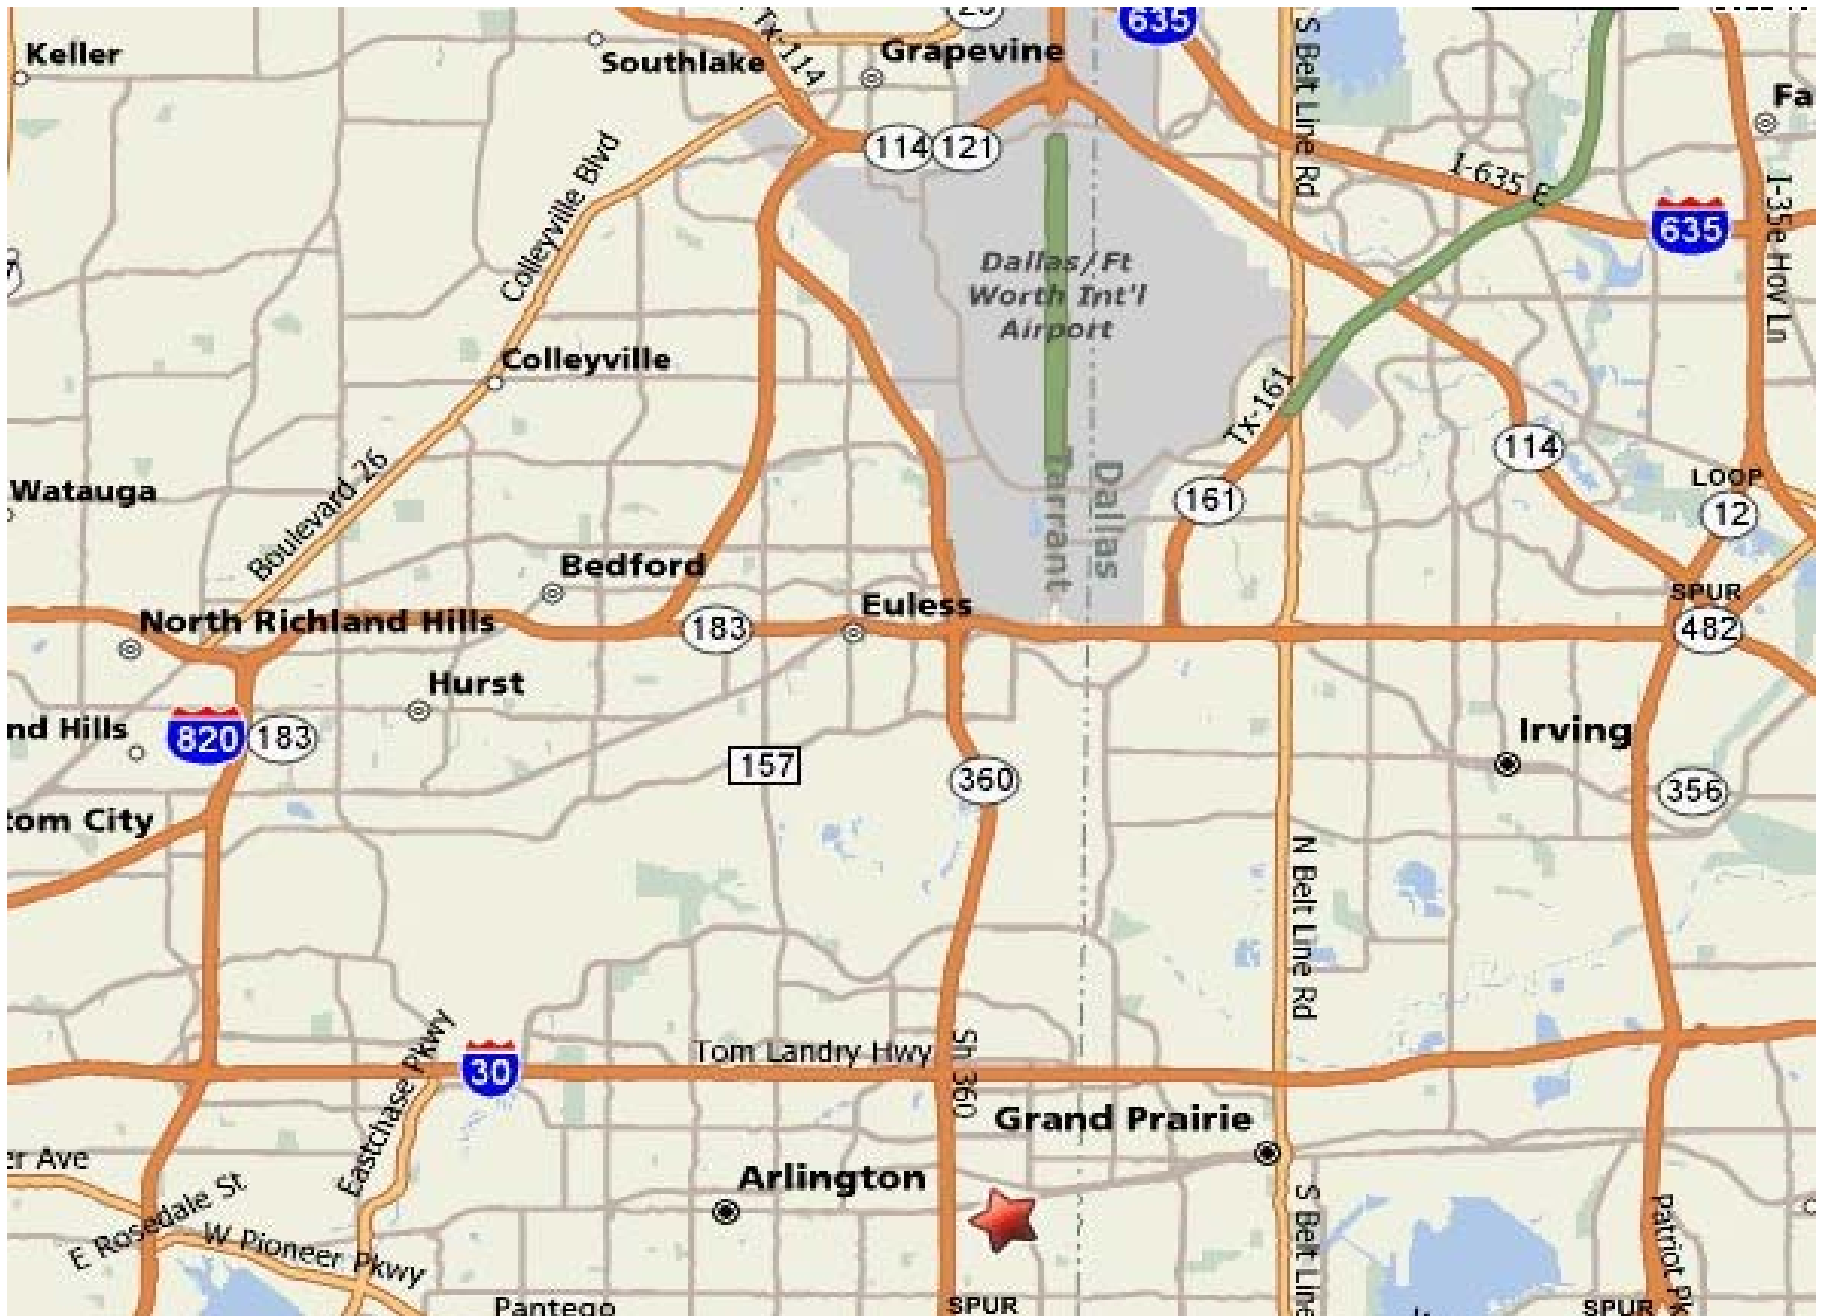

Keller

Southlake

Grapevine

Fa

114 121

635

I-635 E

635

1-35e How Ln

Dallas / Ft Worth Int'l Airport

Colleyville

Tx-161

114

Watauga

Boulevard 26

LOOP 12

Bedford

Euless

161

SPUR 482

North Richland Hills

183

Hurst

157

360

Irving

356

nd Hills

820 183

tom City

N Belt Line Rd

Tom Landry Hwy

Sp 360

Grand Prairie

er Ave

30

Eastchase Pkwy

Arlington

S Belt Line

E Rosedale St
W Pioneer Pkwy

Pantego

SPUR

SPUR

patriot Pk